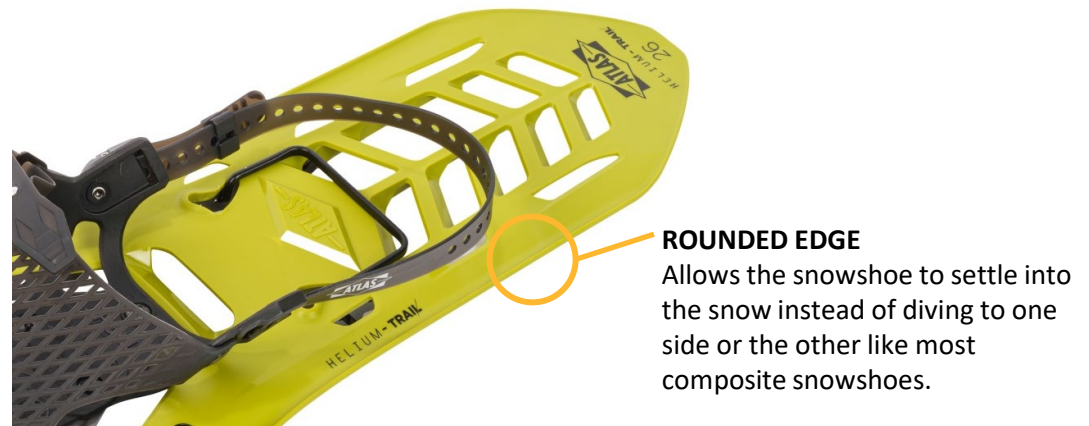

HELIUM SERIES - KEY FEATURES