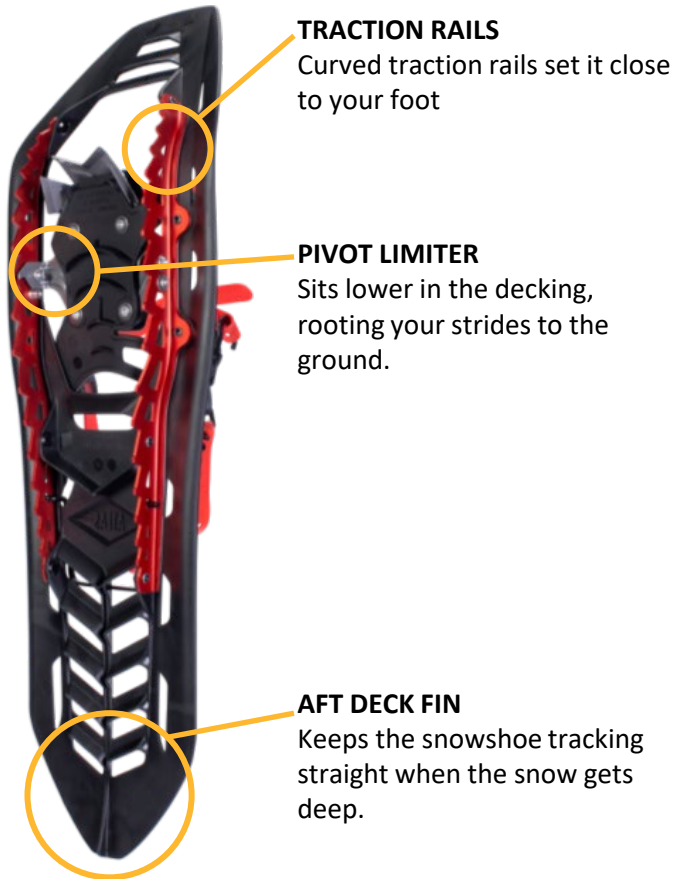

HELIUM SERIES - KEY FEATURES