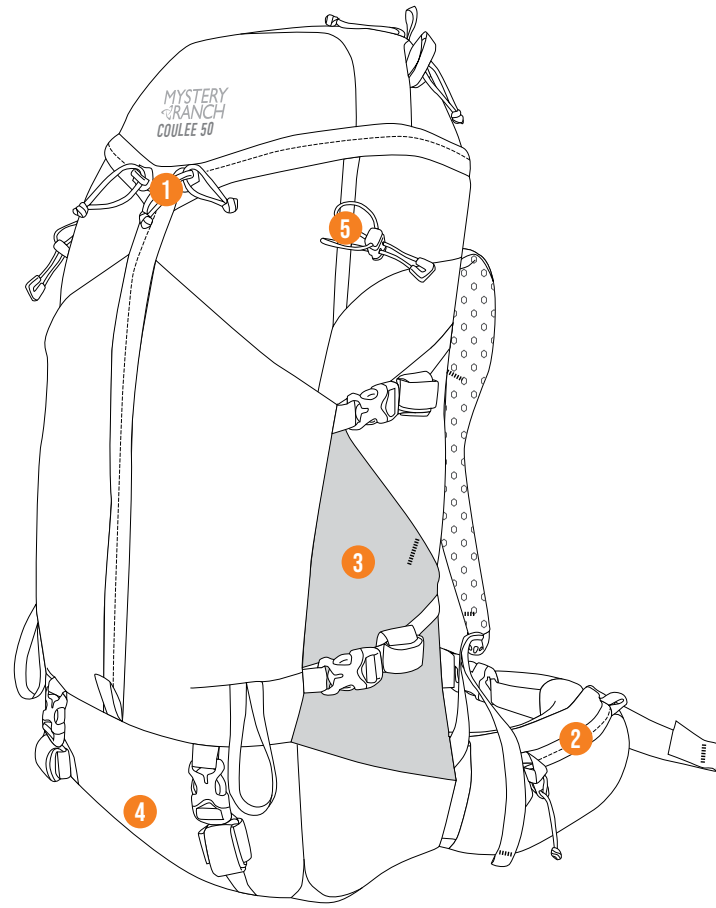

NEW

COULEE 50

For those who take on life with a “go big or go home” mindset, the new-generation COULEE 50 is ready to help you gear up for your next mountain mission.