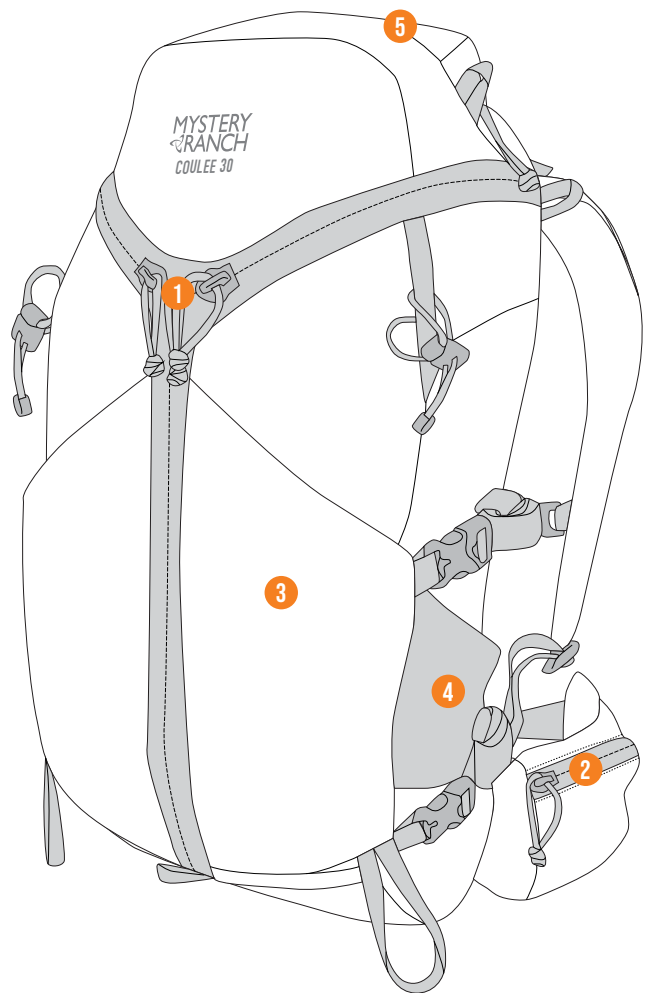

KEY FEATURES:

- 1 3-ZIP access allows for easy, rapid access to the interior
- 2 Removable pocketed waistbelt
- 3 Side stretch-woven pockets on the exterior for easy water bottle access
- 4 Sleeping bag compartment with U-Shaped opening for easy stow and accessibility
- 5 Attach loops on the body panel
 - Cushioned lumbar support for optimal comfort
 - Lightweight Trail yoke that micro-adjusts to the torso length

SPECS:

MEN'S

Weight: 1.7 kg (3.8 lbs)
 Vol: 40 L (2441 cu-in)
 Sizes: S M L XL

WOMEN'S

Weight: 1.7 kg (3.8 lbs)
 Vol: 40 L (2441 cu-in)
 Sizes: XS S M L

NEW

COULEE 30

The COULEE 30 offers enough heft and versatility to tackle day trips of all kinds, whether it's a hike up a local peak or an outing to your favorite park.

KEY FEATURES:

- 1 3-ZIP access allows for easy, rapid access to the interior
 - 2 Pocketed waist belt offering extra storage and easy access to small items
 - 3 Back pockets with stretch-woven sides can accommodate light layers
 - 4 Side stretch-woven pockets on the exterior for easy water bottle access
 - 5 Top zippered lid compartment for storing small essentials, phone, or camera
- Attach loops inside on the body panel for the MYSTERY RANCH SMALL QUICK ATTACH ZOID BAG or other accessory carry
 - Lightweight Trail yoke that micro-adjusts to the torso length