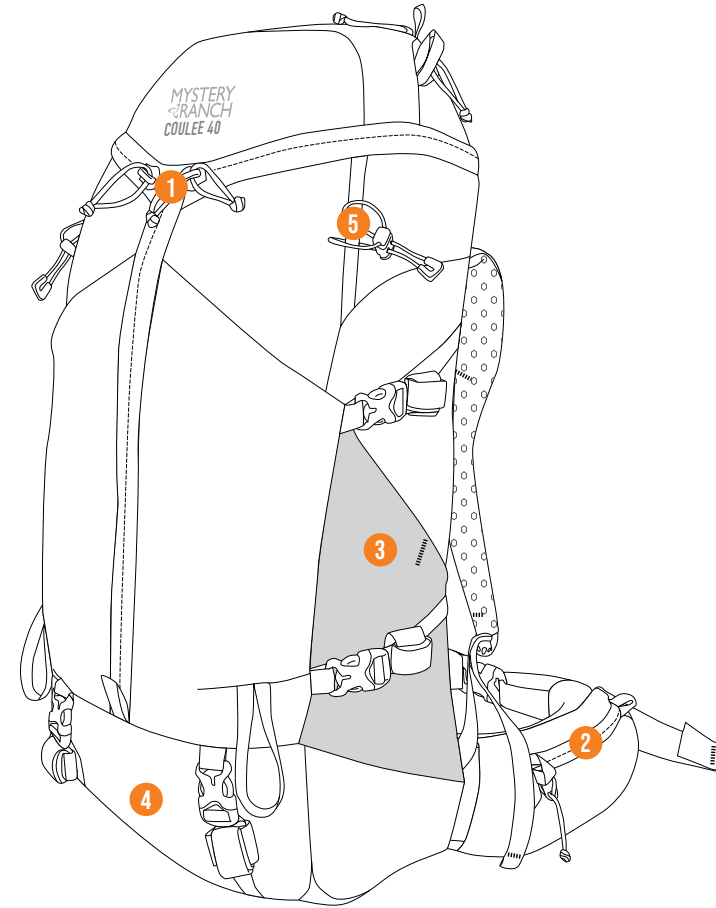

- 1 3-ZIP access allows for easy, rapid access to the interior
- 2 Removable pocketed waist belt
- 3 Side stretch-woven pockets on the exterior for easy water bottle access
- 4 Sleeping bag compartment with U-Shaped opening for easy stow and accessibility
- 5 Attach loops on the body panel
 - Lightweight Trail yoke that micro-adjusts to the torso length
 - Cushioned lumbar support for optimal comfort

SPECS:

MEN'S

Weight: 1.8 kg (4 lbs)
 Vol: 50 L (3051 cu-in)
 Sizes: S M L XL

WOMEN'S

Weight: 1.8 kg (4 lbs)
 Vol: 50 L (3051 cu-in)
 Sizes: XS S M L

NEW

COULEE 40

For those motivated most by authentic encounters with nature, the sustainably made COULEE 40 offers just the right amount of space for bold day hikes and minimalist overnights.

KEY FEATURES:

- 1 3-ZIP access allows for easy, rapid access to the interior
- 2 Removable pocketed waistbelt
- 3 Side stretch-woven pockets on the exterior for easy water bottle access
- 4 Sleeping bag compartment with U-Shaped opening for easy stow and accessibility
- 5 Attach loops on the body panel
 - Cushioned lumbar support for optimal comfort
 - Lightweight Trail yoke that micro-adjusts to the torso length

KEY FEATURES:

- 1 3-ZIP access allows for easy, rapid access to the interior
 - 2 Pocketed waist belt offering extra storage and easy access to small items
 - 3 Back pockets with stretch-woven sides can accommodate light layers
 - 4 Side stretch-woven pockets on the exterior for easy water bottle access
 - 5 Top zippered lid compartment for storing small essentials, phone, or camera
- Attach loops inside on the body panel for the MYSTERY RANCH SMALL QUICK ATTACH ZOID BAG or other accessory carry
 - Lightweight Trail yoke that micro-adjusts to the torso length