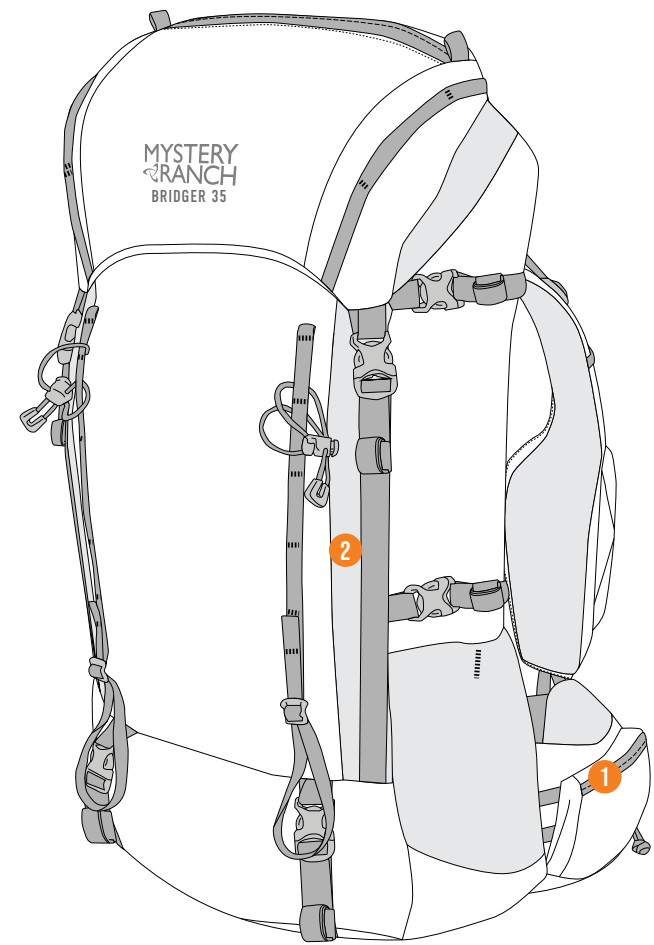

KEY FEATURES:

- 1 3-ZIP access allows for easy, rapid access to the interior
 - 2 Pocketed waist belt offering extra storage and easy access to small items
 - 3 Back pockets with stretch-woven sides can accommodate light layers
 - 4 Side stretch-woven pockets on the exterior for easy water bottle access
 - 5 Top zippered lid compartment for storing small essentials, phone, or camera
- Attach loops inside on the body panel for the MYSTERY RANCH SMALL QUICK ATTACH ZOID BAG or other accessory carry
 - Lightweight Trail yoke that micro-adjusts to the torso length

SPECS:

MEN'S

Weight: 1.2 kg (2.6 lbs)
 Vol: 20 L (1221 cu-in)
 Sizes: S/M L/XL

WOMEN'S

Weight: 1.2 kg (2.6 lbs)
 Vol: 20 L (1221 cu-in)
 Sizes: XS/S M/L

NEW

BRIDGER 35

Built for grueling in-and-outs or minimalist overnights, the BRIDGER 35 marries comfort and functionality to answer every challenge your weekend mission throws your way.

KEY FEATURES:

- 1 Breathable Endurance Yoke and slim Endurance Wrap belt with ample pockets for quick access to water bottle or snacks
- 2 Double zippered access for easy and fast opening to main bag
 - Attach loops on the body panel for MYSTERY RANCH QUICK ATTACH ZOID BAGS or other accessory carry
 - Spring steel wire frame
 - Two small dump pockets, one on each interior side of the bag for extra storage

KEY FEATURES:

- 1 Breathable Endurance Yoke and slim Endurance Wrap belt with ample pockets for quick access to water bottle or snacks
- 2 Removable lid that converts to a crossbody, sling-style bag for quick and close adventures
- 3 Full-bag length, double zippered access for easy and fast opening to main bag
- 4 Speed Zip™ sleeping bag compartment with removable divider
 - Attach loops on the body panel for MYSTERY RANCH QUICK ATTACH ZOID BAGS or other accessory carry
 - Spring steel wire frame
 - Two small dump pockets, one on each interior side of the bag for extra storage