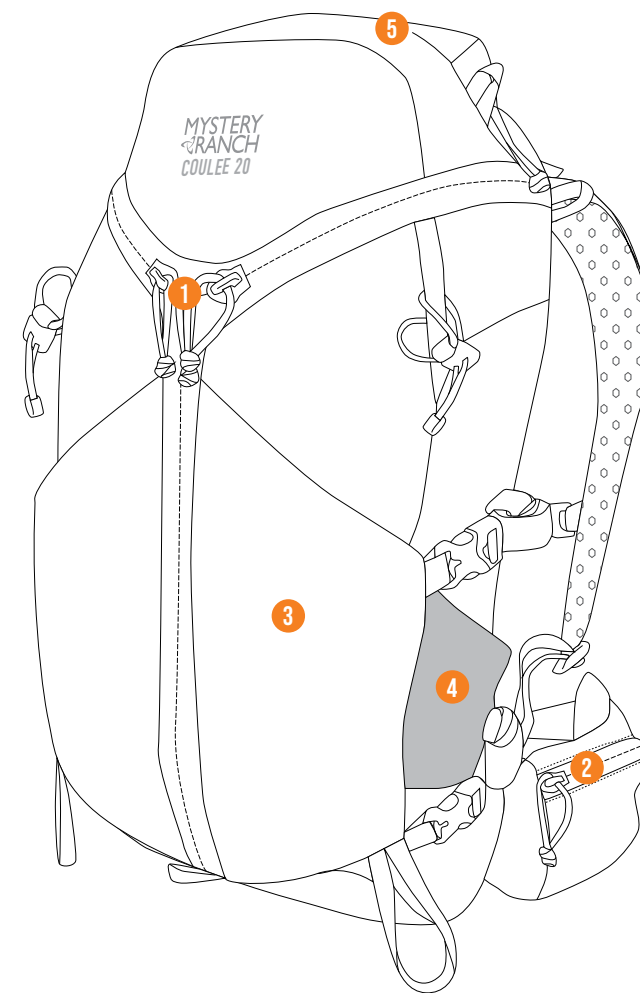

KEY FEATURES:

- 1 3-ZIP access allows for easy, rapid access to the interior
 - 2 Pocketed waist belt offering extra storage and easy access to small items
 - 3 Back pockets with stretch-woven sides can accommodate light layers
 - 4 Side stretch-woven pockets on the exterior for easy water bottle access
 - 5 Top zippered lid compartment for storing small essentials, phone, or camera
- Attach loops inside on the body panel for the MYSTERY RANCH SMALL QUICK ATTACH ZOID BAG or other accessory carry
 - Lightweight Trail yoke that micro-adjusts to the torso length

SPECS:

MEN'S

Weight: 1.2 kg (2.7 lbs)
 Vol: 30 L (1770 cu-in)
 Sizes: S/M L/XL

WOMEN'S

Weight: 1.2 kg (2.7 lbs)
 Vol: 30 L (1770 cu-in)
 Sizes: XS/S M/L

NEW

COULEE 20

A sustainably made pack for light and fast adventures, the COULEE 20 is equally adept at blitzing up a peak or exploring your favorite trail or swimming hole.

KEY FEATURES:

- 1 Breathable Endurance Yoke and slim Endurance Wrap belt with ample pockets for quick access to water bottle or snacks
- 2 Double zippered access for easy and fast opening to main bag
 - Attach loops on the body panel for MYSTERY RANCH QUICK ATTACH ZOID BAGS or other accessory carry
 - Spring steel wire frame
 - Two small dump pockets, one on each interior side of the bag for extra storage